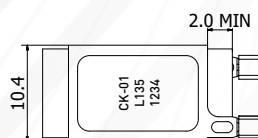

Temperature Setting Range (at no load)

- 60°C ~ 160°C in increments of 5°C

Life Cycle(Resistive Load)

- 22A/125V AC 6,000 cycles
- 8A/250V AC 6,000 cycles

Circuit Resistance

- To be under 100mΩ at checking between terminals with DC 6V/1AmΩ meter