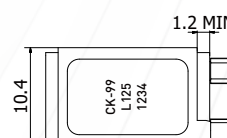

Thermal Protector

CK-01 & CK-99

Features

- Snap Action
- Available with Both of Same (A Type) / Opposite (B Type) Terminals
- Wide Selection of Leads and Insulating Sleeves in any Specific Applications
- Plastic Case and Epoxy Molding Available
- Customization upon Request
- Normally Closed

Applications

- AC Motors of Home Appliances, Pumps, Transformers, Fluorescent Ballasts, HID Ballasts, Recessed Lighting Fixtures, Battery Packs, Vacuum Cleaners, Automotive Accessories Motors, Solenoid Valves, etc.

Temperature Setting Range (at no load)

- 60°C ~ 160°C in increments of 5°C

Life Cycle(Resistive Load)

- 22A/125V AC 6,000 cycles
- 8A/250V AC 6,000 cycles

Circuit Resistance

- To be under 100mΩ at checking between terminals with DC 6V/1AmΩ meter

mm