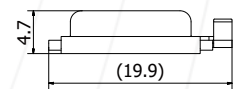

Thermal Protector

CK-01 & CK-99

Features

- Snap Action
- Available with Both of Same (A Type) / Opposite (B Type) Terminals
- Wide Selection of Leads and Insulating Sleeves in any Specific Applications
- Plastic Case and Epoxy Molding Available
- Customization upon Request
- Normally Closed

Applications

- AC Motors of Home Appliances, Pumps, Transformers, Fluorescent Ballasts, HID Ballasts, Recessed Lighting Fixtures, Battery Packs, Vacuum Cleaners, Automotive Accessories Motors, Solenoid Valves, etc.

Temperature Setting Range (at no load)

- 60°C ~ 160°C in increments of 5°C

Life Cycle(Resistive Load)

- 22A/125V AC 6,000 cycles
- 8A/250V AC 6,000 cycles

Circuit Resistance

- To be under 100mΩ at checking between terminals with DC 6V/1AmΩ meter

TYPE B

mm